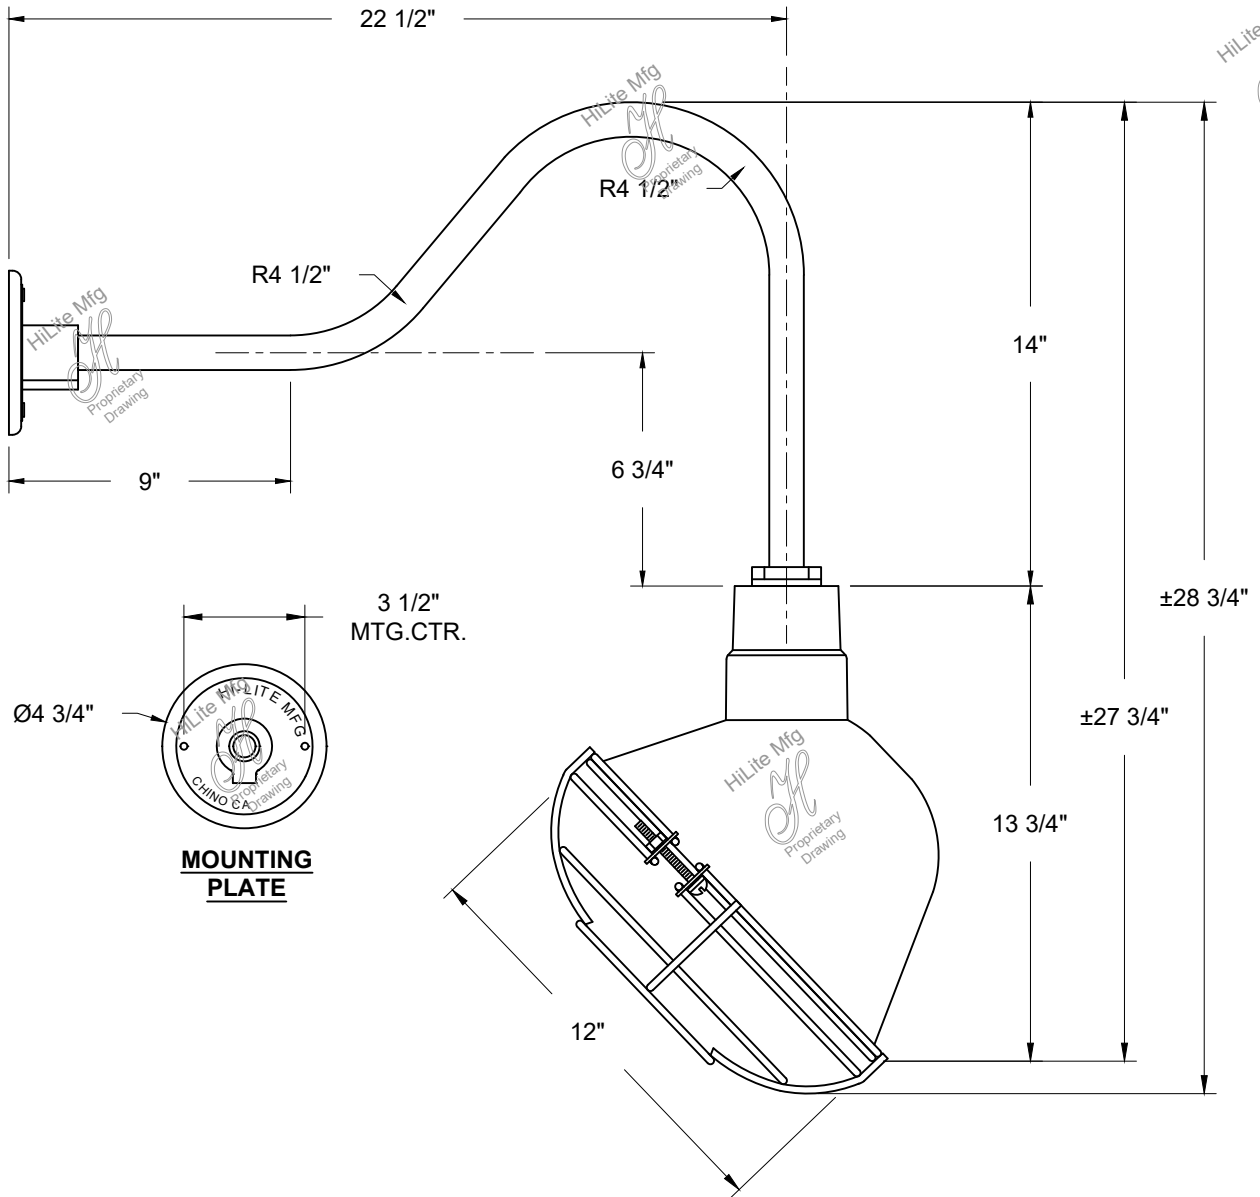

HiLite Mfg
 Proprietary
 Drawing

HiLite Mfg
 Proprietary
 Drawing

HiLite Mfg
 Proprietary
 Drawing

HiLite Mfg
 Proprietary
 Drawing

WET LOCATION

Item Number	Wattage	Voltage
H-QSN18112-SA/QSNHL-H/QSNWGR-12"	200W	120V

Finish
 91-Black, 93-White, 96-Galvanized,
 145-Oil Rubbed Bronze

Mounting
 Wall Mount

Lamp/Socket
 1-Medium Base INC

***Confidential and Proprietary. The information contained on this page is the sole property of Hi-Lite Mfg. Co., Inc. Any reproduction, redistribution, or use to profit from in part or as a whole without prior written authorization of Hi-Lite Mfg. Co., Inc. is unlawful, against trade laws and will be prosecuted to the fullest extent.